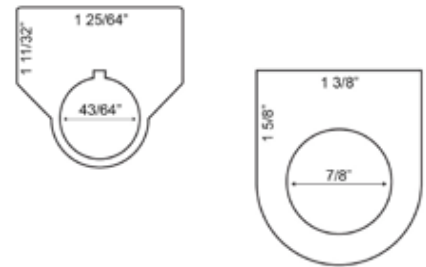

More legend plate sizes & materials now available

We have added many new sizes and material selections in our legend plate product line. Our legend plates are now available in twelve different sizes. The three materials are: the new BF Select material, Rowmarks Safe-T-Mark and Value Satins. You can view all these Legend Plates on our website or in our catalog on pages 56-57.

We now carry Badge Reels

The newest addition to our badge finding product line is Badge Reels! Retractable badge reels are 1 3/16" w/ a slide clip and work great for hospitals, restaurants, or any place when an employee needs to constantly swipe or use their name or identification tags.

Solid color badge reel colors available: white, black, blue, green, red, gray, silver, & gold.

Translucent color badge reel colors available: blue, green, red, orange, yellow, purple, & clear.