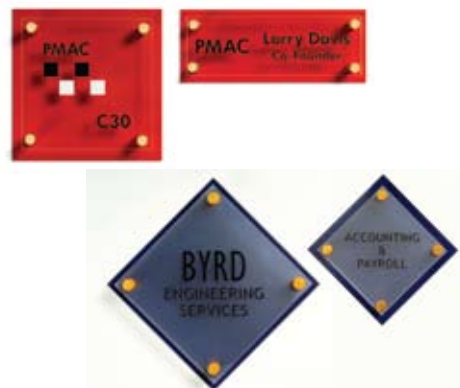

Many additions to our Engravable Metals product line

Due to the increasing demand of engravable metals we have added many new items in aluminum, brass, and steel product lines. There are now five different marble items in Laserable Aluminum and Laserable Steel. We've also included gold and silver Laser-Frost. View all of these items on our website or in our 09 catalog on pages 54-55.

New Sign System: The Prestige Collection Stand-Offs

Architectural Sign Supports are a simple, yet classical manner in which to mount signage while maintaining a high degree of sophistication. The Prestige Collection by JRS includes two sizes manufactured from Brass or Aluminum and available in eight rich colors. Typical uses include interior signage fixtures, personnel ID, departmental ID, directional signs, building directories, and informational or regulatory signs.