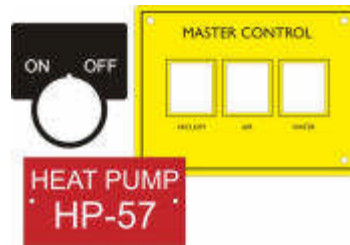

SAFE T MARK™

FR2XX-602 Red/White FR2XX-744 Yellow/Black FR2XX-932 Bright Green/White FR2XX-512 Blue/White

FR2XX-204 White/Black FR2XX-402 Black/White

Avoid the handling and fabrication frustration of traditional phenolic sheet materials. Rowmark's Safe-T-Mark™ compares to Norplex, Lamacoid and Melamine in flame tests and electrical conductivity, making it the ideal choice for control panels, industrial equipment, identification and electrical tags. Electrically non-conductive, Insulative, Fire retardant, Non-flammable. Meets 10¹² Ohms/square meter or higher in electrical resistivity, UL 94 V0, RoHS compliant (halogen-free), PVC-free, Formaldehyde and Phenol free.