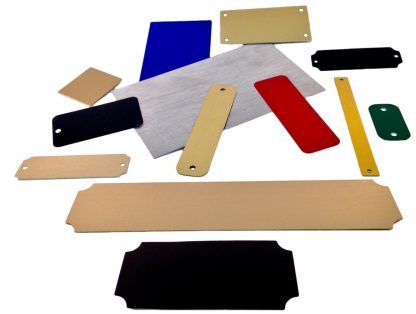

- beveled edges
- custom shapes in a variety of sizes
- drilled holes
- adhesive backing
- radius corners
- and more

Our services are available with all Duets by Gemini, Aluminum, Brass and Brass Plated Steel materials. Please don't hesitate to contact us for your custom fabrication needs. Complimentary quotes are available.

[Learn more about our custom fabrication services](#)

New Engraving Metals Sheet Stock Colors & Reduced Pricing on Select Items

Introducing a variety of new colors available in our Aluminum, Brass and Brass Plated Steel engraving stock product line. Also, Brass and the Brass Plated Steel sheet pricing has been reduced.

Engravable metals are suitable for many applications including awards, trophies, nameplates, labels and much more. These materials offer a crisp, clean look and are easy to fabricate. Comes in a variety of colors and thicknesses.

[Go here to view list of new items now available](#)

New 3M Polyester Film Sheet Tape Now in Stock

We've recently introduced a new 3M Polyester Film Tape sheet stock in 12" x 24" size. A-25 acrylic adhesive on both sides of a clear polyester film which provides increased stability and easier handling. The new 9500PC-SH has a release liner on both sides so it can be purchased in sheet form instead of rolls. High temperature, solvent and UV resistance. High performance joining and bonding for metals and plastics used for permanent mounting signage applications.